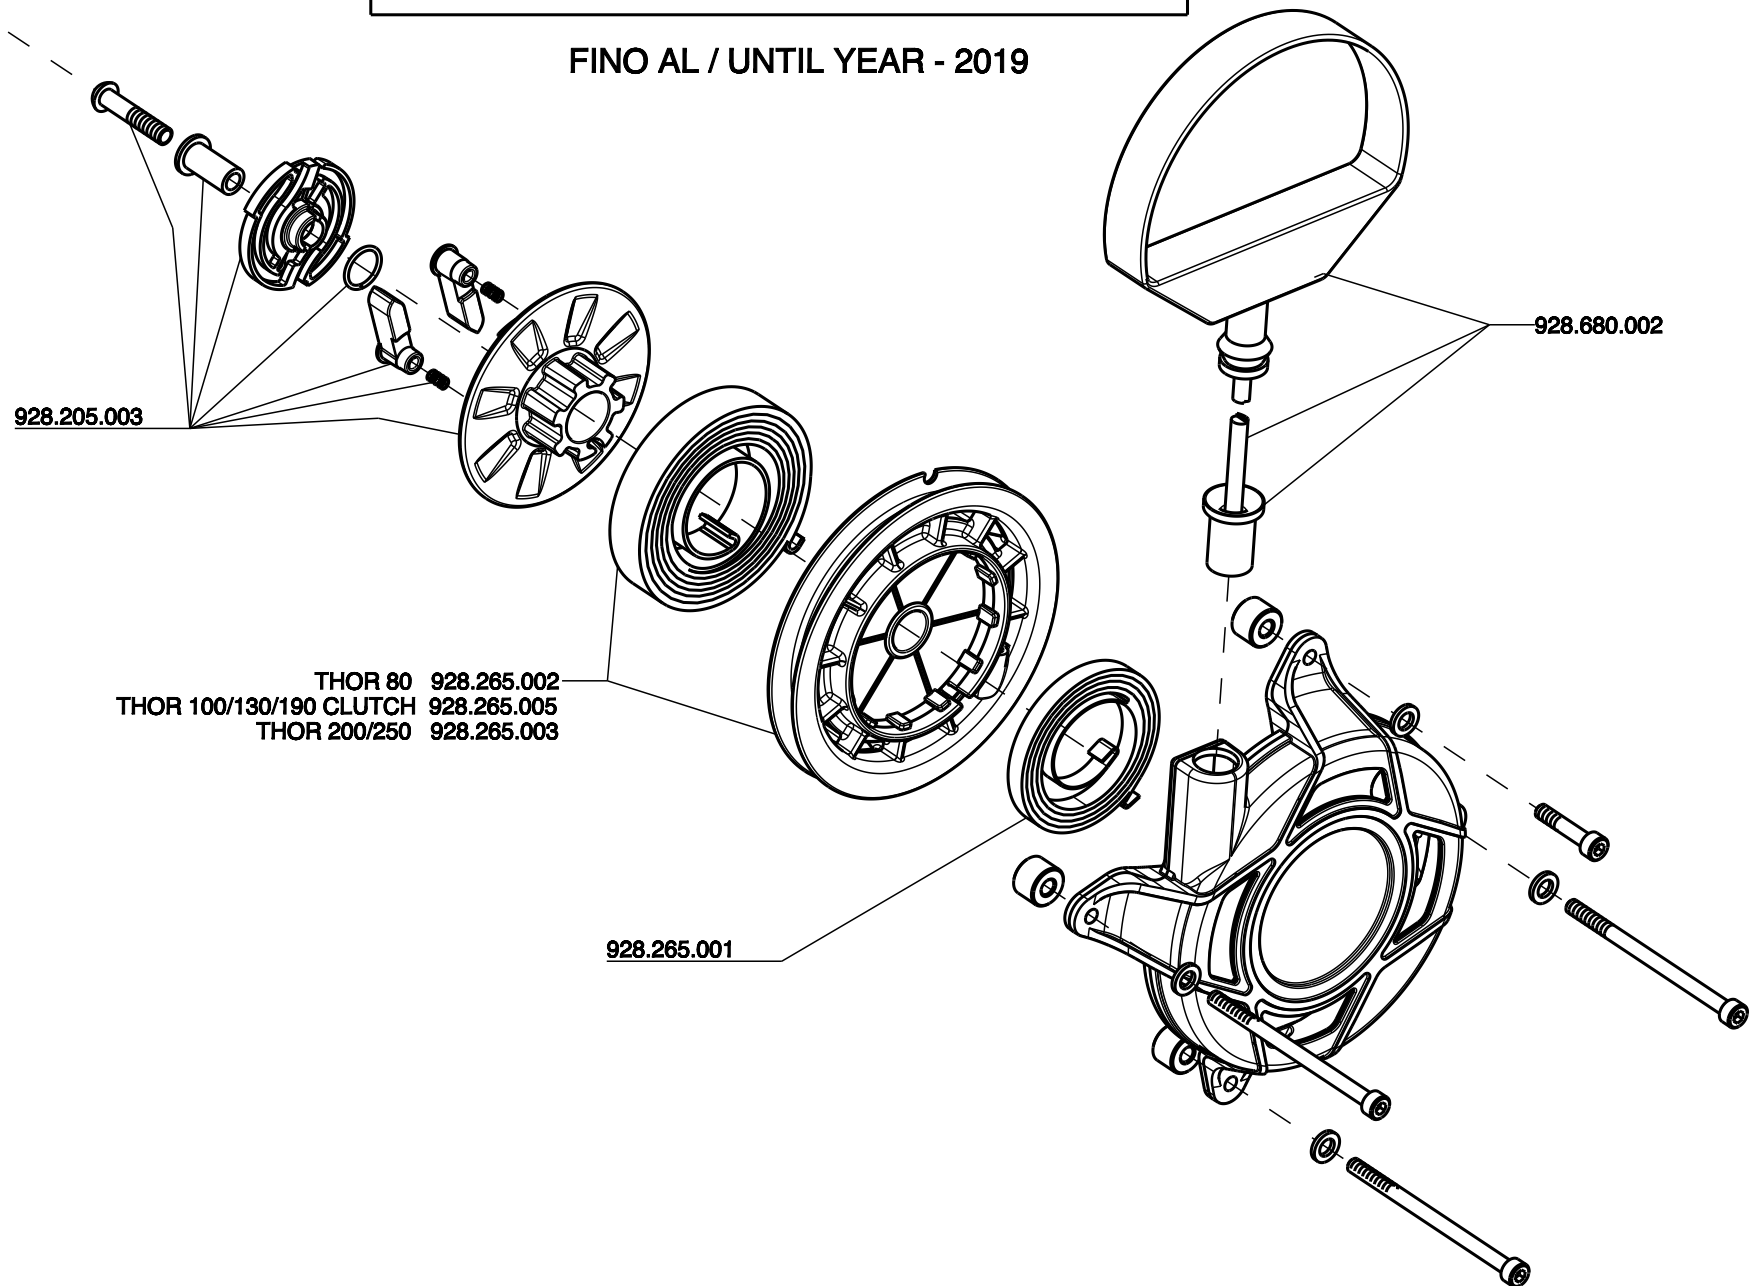

FLASH STARTER THOR 80	ITEM 928.075.016
FLASH STARTER THOR 100/130	ITEM 928.075.018
FLASH STARTER THOR 190 CLUTCH	ITEM 928.075.020
FLASH STARTER THOR 200/250	ITEM 928.075.021

FINO AL / UNTIL YEAR - 2019

THOR 80 928.265.002
 THOR 100/130/190 CLUTCH 928.265.005
 THOR 200/250 928.265.003