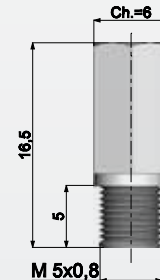

POLINI CP - KEIHIN - PWK

CODE	5 pcs. - 5 pezzi
370.1040	POLINI-KEIHIN-PWK 40
370.1042	POLINI-KEIHIN-PWK 42
370.1044	POLINI-KEIHIN-PWK 44
370.1046	POLINI-KEIHIN-PWK 46
370.1048	POLINI-KEIHIN-PWK 48
370.1050	POLINI-KEIHIN-PWK 50
370.1052	POLINI-KEIHIN-PWK 52
370.1054	POLINI-KEIHIN-PWK 54
370.1056	POLINI-KEIHIN-PWK 56
370.1058	POLINI-KEIHIN-PWK 58
370.1060	POLINI-KEIHIN-PWK 60
370.1062	POLINI-KEIHIN-PWK 62
370.1064	POLINI-KEIHIN-PWK 64
370.1066	POLINI-KEIHIN-PWK 66
370.1068	POLINI-KEIHIN-PWK 68
370.1070	POLINI-KEIHIN-PWK 70
370.1072	POLINI-KEIHIN-PWK 72
370.1074	POLINI-KEIHIN-PWK 74
370.1076	POLINI-KEIHIN-PWK 76
370.1078	POLINI-KEIHIN-PWK 78
370.1080	POLINI-KEIHIN-PWK 80
370.1081	POLINI-KEIHIN-PWK 81
370.1082	POLINI-KEIHIN-PWK 82
370.1083	POLINI-KEIHIN-PWK 83
370.1084	POLINI-KEIHIN-PWK 84
370.1085	POLINI-KEIHIN-PWK 85
370.1086	POLINI-KEIHIN-PWK 86
370.1087	POLINI-KEIHIN-PWK 87
370.1088	POLINI-KEIHIN-PWK 88
370.1089	POLINI-KEIHIN-PWK 89
370.1090	POLINI-KEIHIN-PWK 90
370.1091	POLINI-KEIHIN-PWK 91
370.1092	POLINI-KEIHIN-PWK 92
370.1093	POLINI-KEIHIN-PWK 93
370.1094	POLINI-KEIHIN-PWK 94
370.1095	POLINI-KEIHIN-PWK 95
370.1096	POLINI-KEIHIN-PWK 96
370.1097	POLINI-KEIHIN-PWK 97
370.1098	POLINI-KEIHIN-PWK 98
370.1099	POLINI-KEIHIN-PWK 99
370.1100	POLINI-KEIHIN-PWK 100